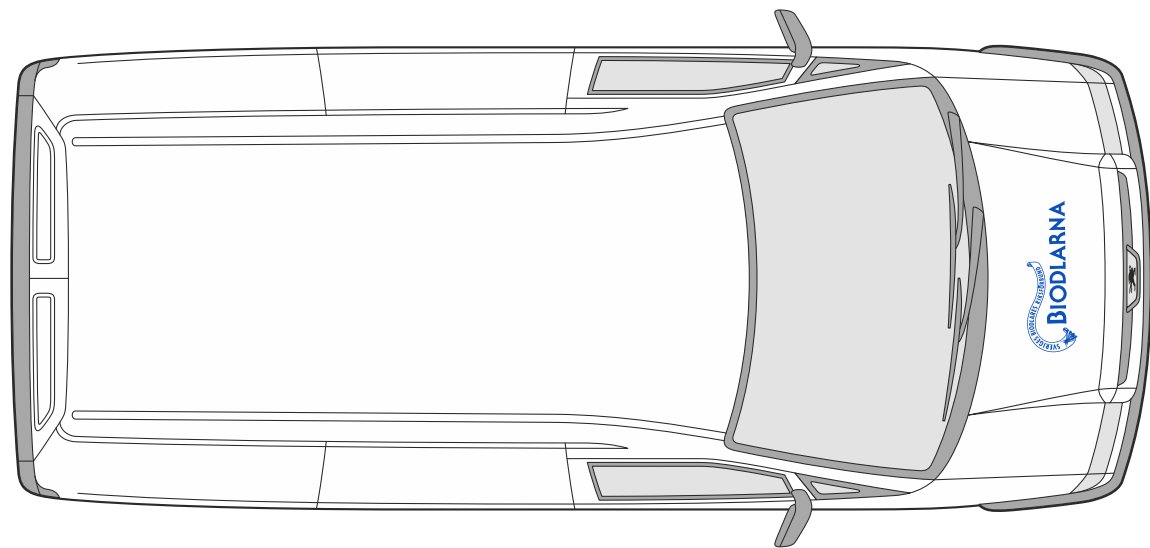

# Alt 1.

Peug\_137 | Copyright by creativ collection Verlag GmbH, Germany | www.ccvision.de

Peugeot Expert Kastenwagen, 1 Schiebetuer (2004)

1:30 L: 4.522 B: 1.844 H: 1.932 R: 2.824

Skylt **idé**

Copyright