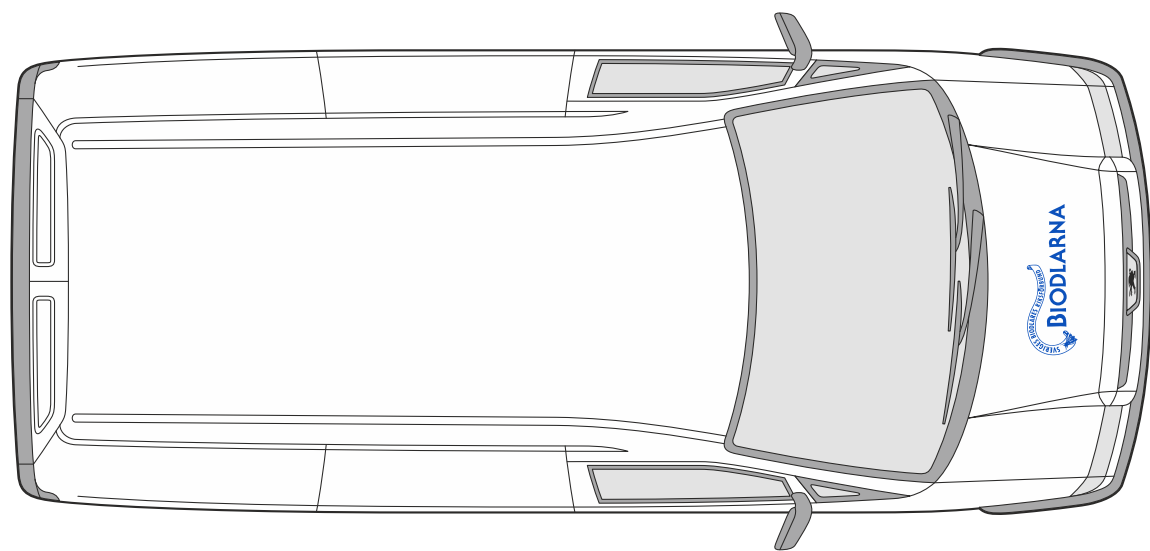

# Alt 3.

Peug\_137 | Copyright by creativ collection Verlag GmbH, Germany | www.ccvision.de

Peugeot Expert Kastenwagen, 1 Schiebetuer (2004)

1:30 L: 4.522 B: 1.844 H: 1.932 R: 2.824

Skylt **idé**

Copyright